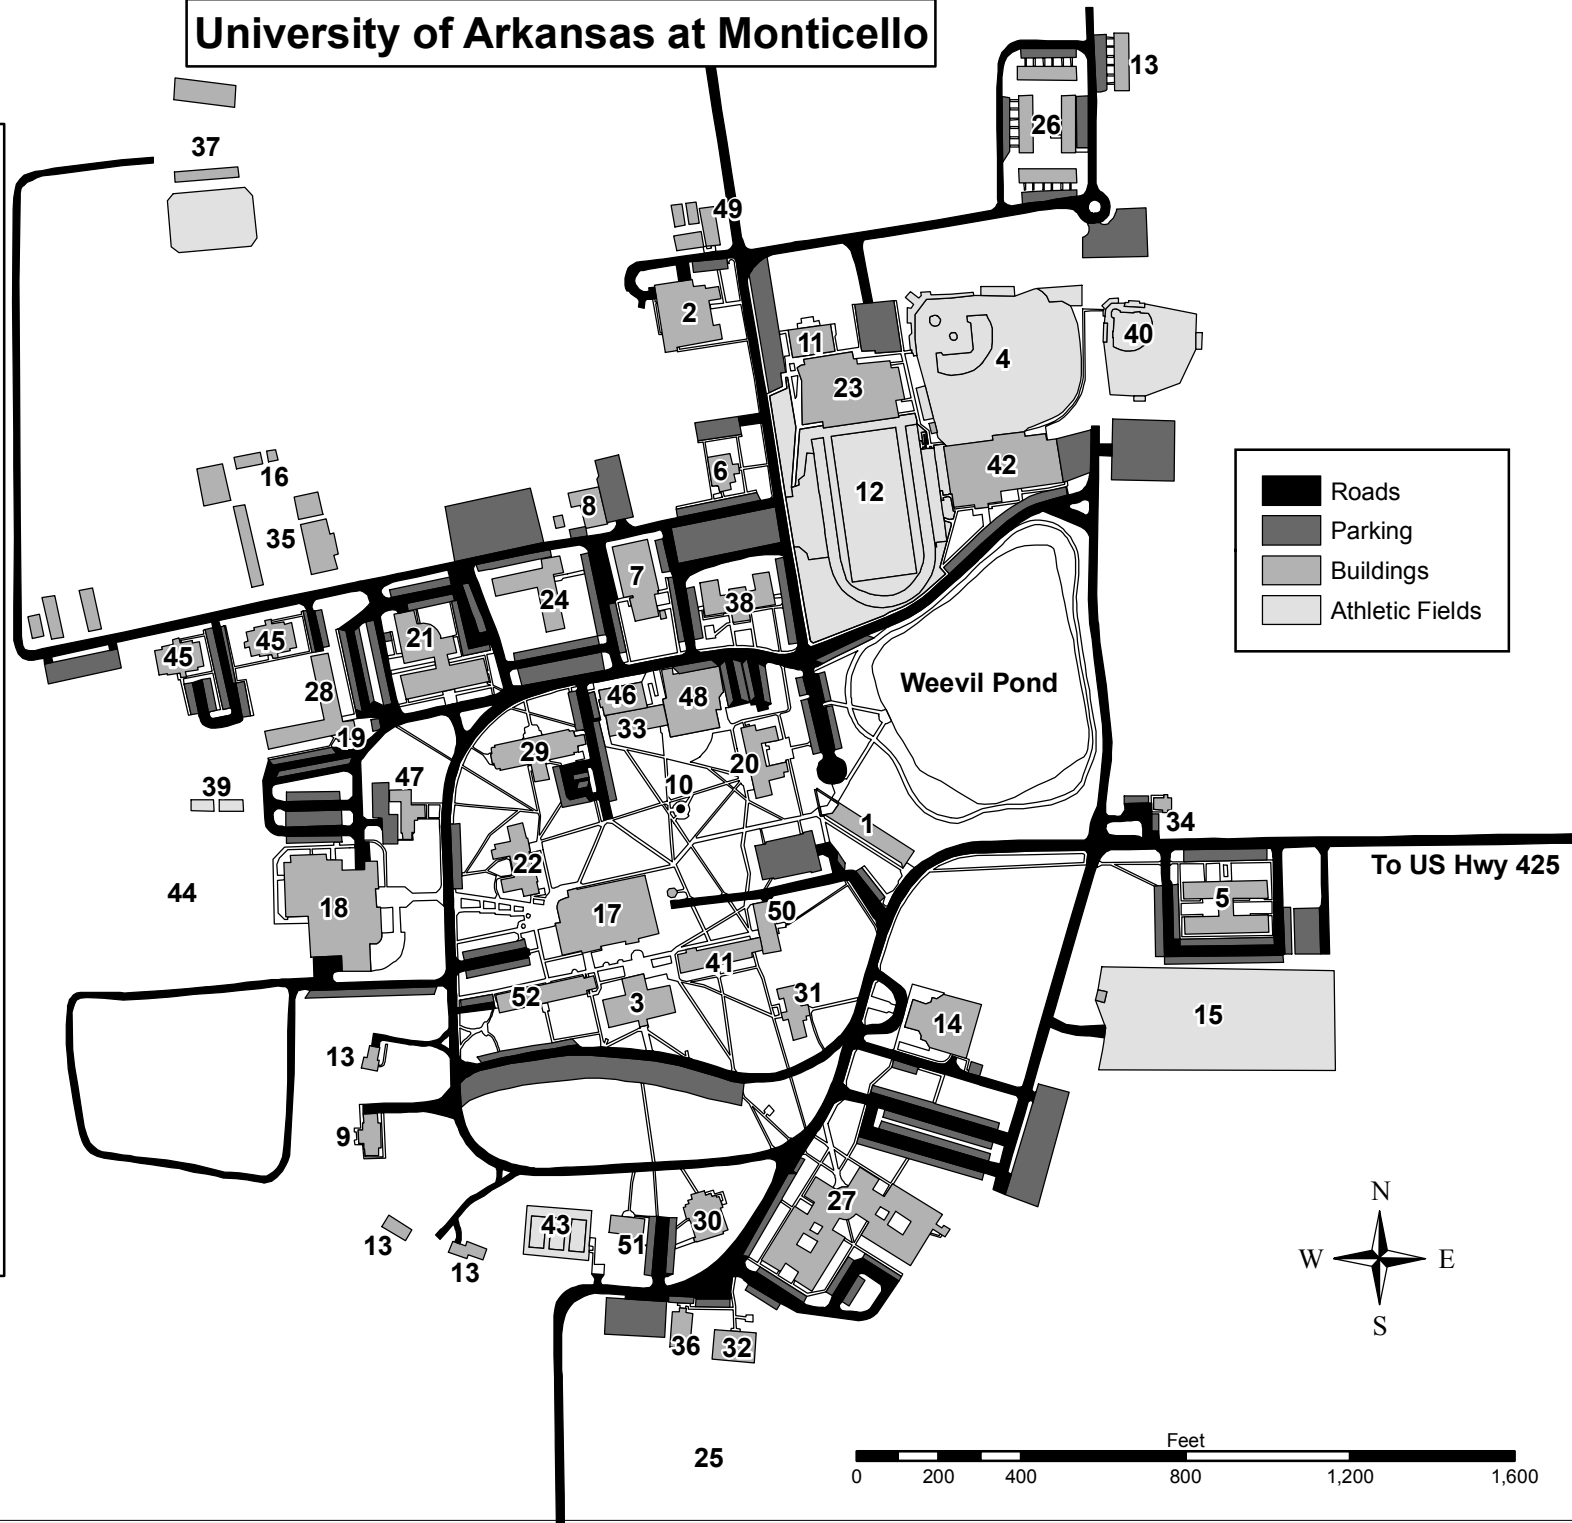

University of Arkansas at Monticello

1. Administration Building
2. Agriculture Building
3. Babin Business Center
4. Baseball Field
5. Bankston Hall
6. Baptist Collegiate Ministries
7. Central Heating Plant
8. Central Warehouse
9. Chancellor's Home
10. Centennial Clock Tower
11. Concessions
12. Cotton Bowl Stadium
13. Faculty / Staff Housing
14. Fine Arts Center
15. Football Practice Field
16. Forestry Compound
17. Fred J. Taylor Library & Tech. Center
18. Gibson University Center
19. Graphic Design & Copy Center
20. Harris Hall
21. H. H. Chamberlin Forest Resources Complex
22. Horsfall Hall
23. Indoor Practice Facility
24. Jeter Hall
25. Marching Band Practice Field
26. Married Housing
27. Math & Science Center
28. Maxwell Hall
29. Memorial Classroom Building
30. Missionary Baptist Student Fellowship
31. Music Building
32. Natural History Museum
33. Post Office
34. Public Safety
35. Recycling Center
36. Red Barn
37. Rodeo Team Facilities
38. Royer Hall
39. Sand Volleyball Courts (Intramural Sports)
40. Softball Field
41. Sorrells Hall
42. Steelman Fieldhouse
43. Tennis Courts
44. UC Field (Intramural Sports)
45. University Apartments
46. University Book Store
47. Vacant
48. Visual & Performance Arts Center
49. Weight Room
50. Wells Hall
51. Wesley Foundation
52. Willard Hall

Mapped and published by: John M. Ball
 Publishing date: June 26, 2009
 Data edited by: John M. Ball
 Editing date: June 2009
 Map projection: NAD83 UTM Zone 15N